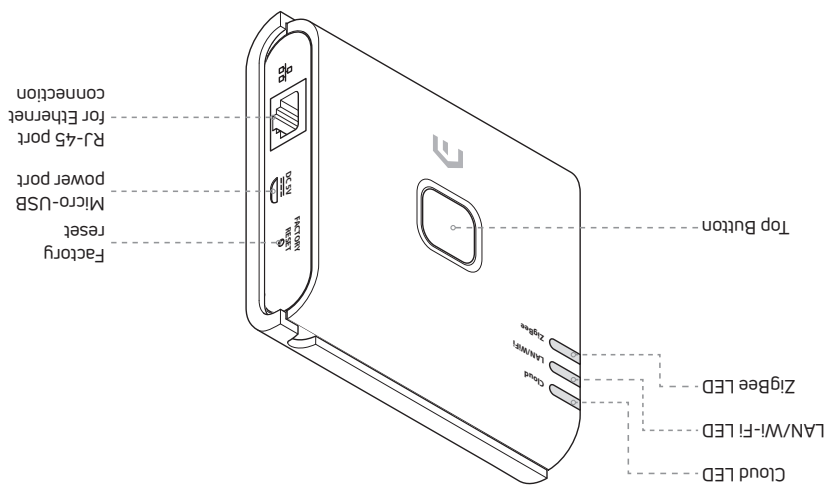

Comfort delivered

SCAN QRCode